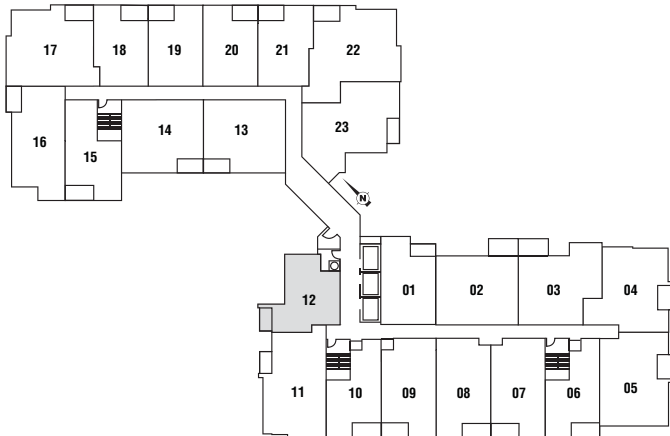

**LANDMARQ  
1 BEDROOM**  
540 sq. ft.

**TYPICAL FLOORS (3rd - 12th)**

**MEDALLION**  
DEVELOPMENTS

[medallionrents.com](http://medallionrents.com)

Materials, specifications, and floor plans are subject to change without notice. All renderings are artist's conceptions. All floor plans are approximate dimensions. Actual usable floor space may vary from the stated floor area. E. & O.E.