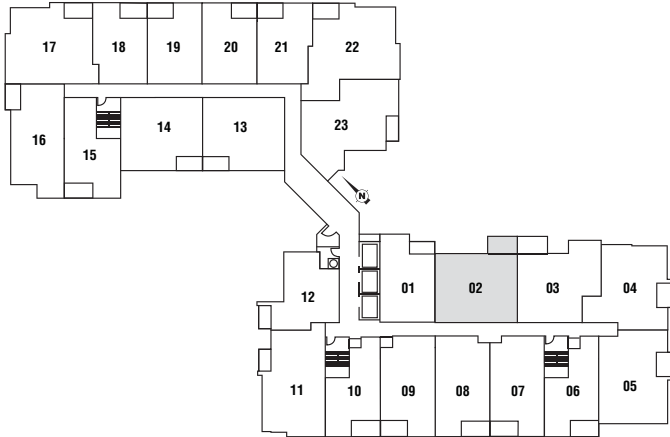

LANDMARQ 5 - 2 BEDROOM

740 sq. ft.

medallionrents.com

Materials, specifications, and floor plans are subject to change without notice. All renderings are artist's conceptions. All floor plans are approximate dimensions. Actual usable floor space may vary from the stated floor area. E. & O.E.

TYPICAL FLOORS (3rd - 12th)