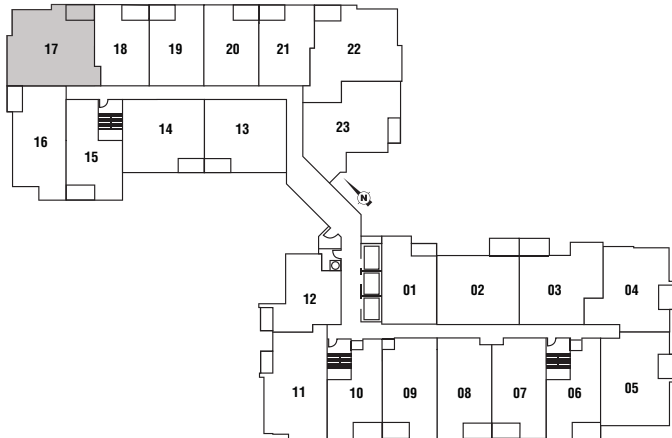

LANDMARQ - 3 BEDROOM

780 sq. ft.

TYPICAL FLOORS (3rd - 12th)

medallionrents.com

Materials, specifications, and floor plans are subject to change without notice. All renderings are artist's conceptions. All floor plans are approximate dimensions. Actual usable floor space may vary from the stated floor area. E. & O. E.