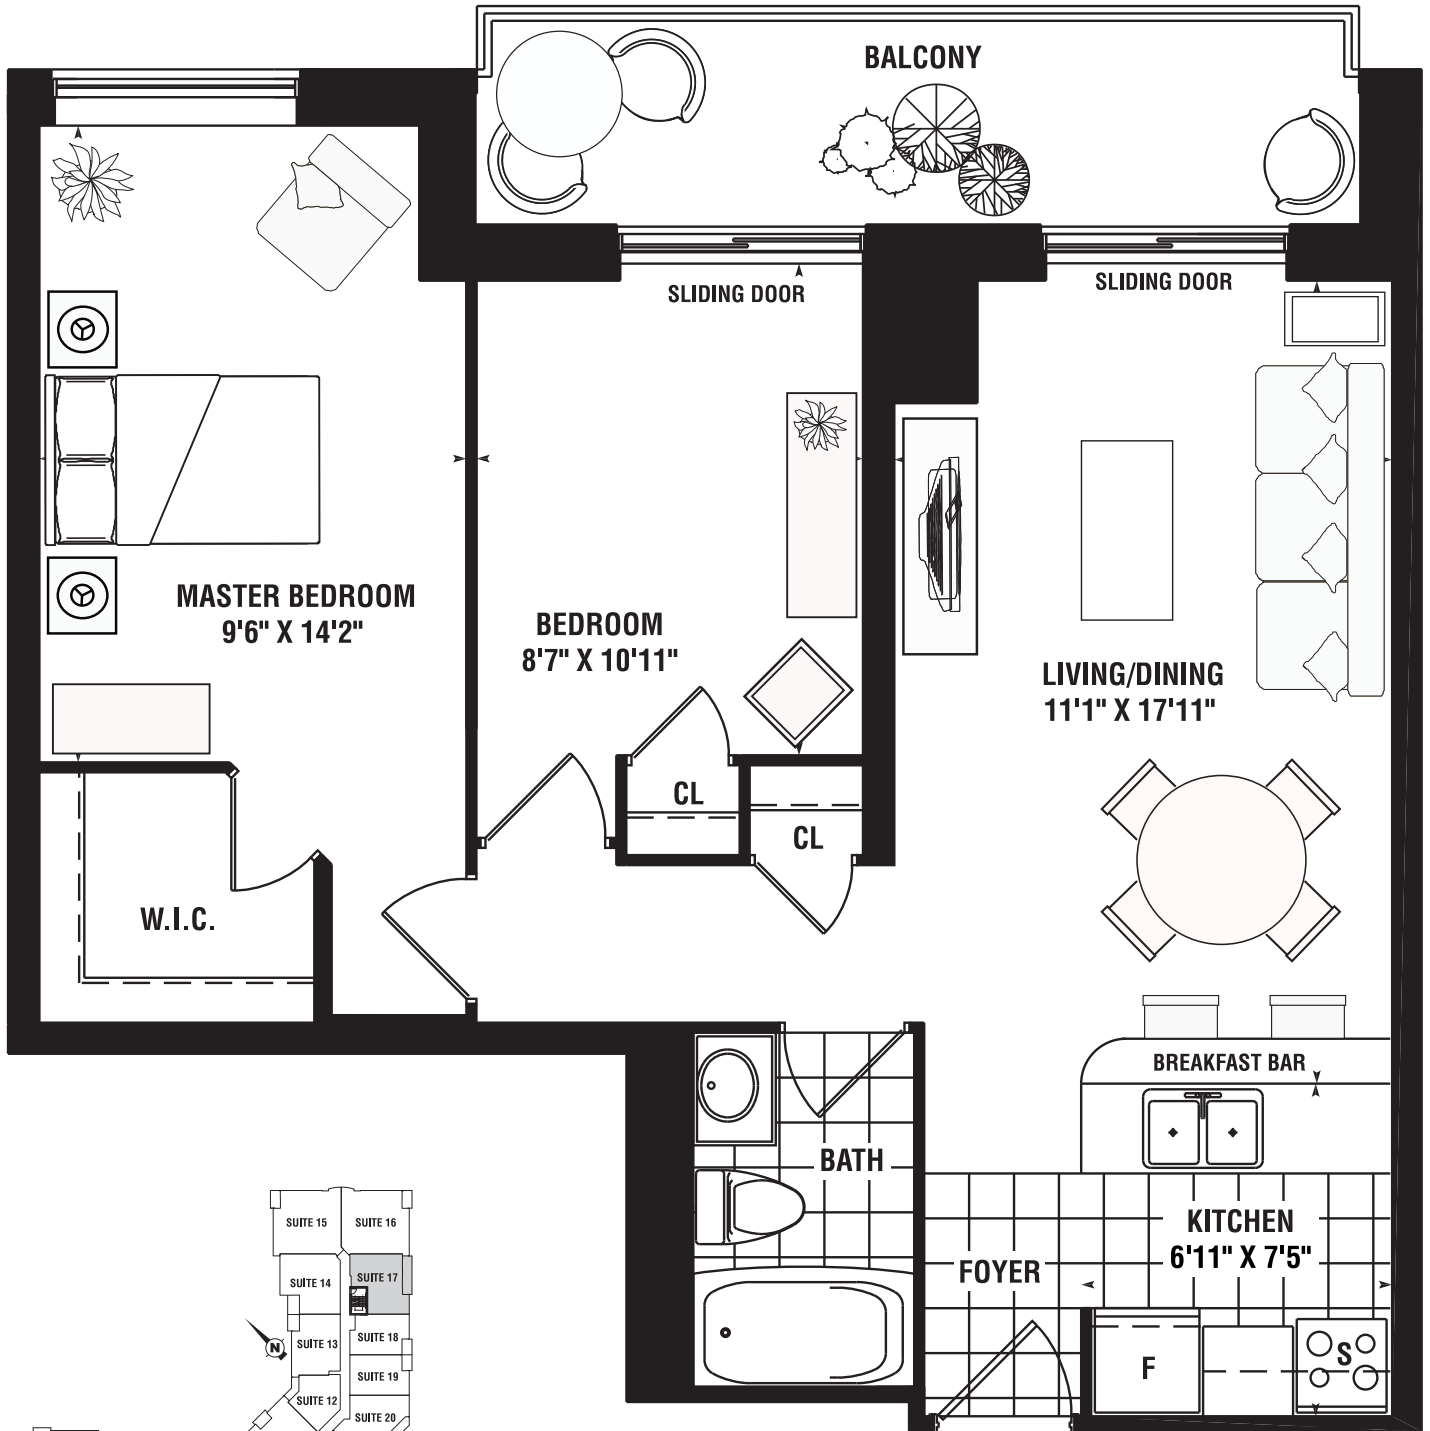

COMPASS 3
2 BEDROOM 746 SQ. FT.

Materials, specifications, and floor plans are subject to change without notice. All renderings are artist's conceptions. All floor plans are approximate dimensions. Actual usable floor space may vary from the stated floor area. E. & O.E.