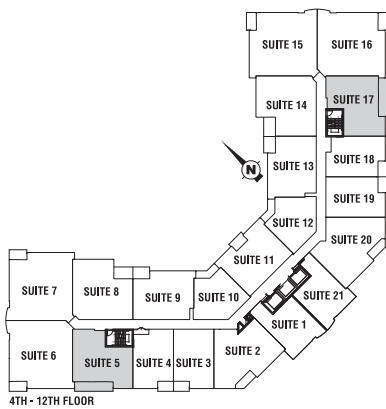

COMPASS 3
2 BEDROOM 746 SQ. FT.

Materials, specifications, and floor plans are subject to change without notice. All renderings are artist's conceptions. All floor plans are approximate dimensions. Actual usable floor space may vary from the stated floor area. E. & O.E.